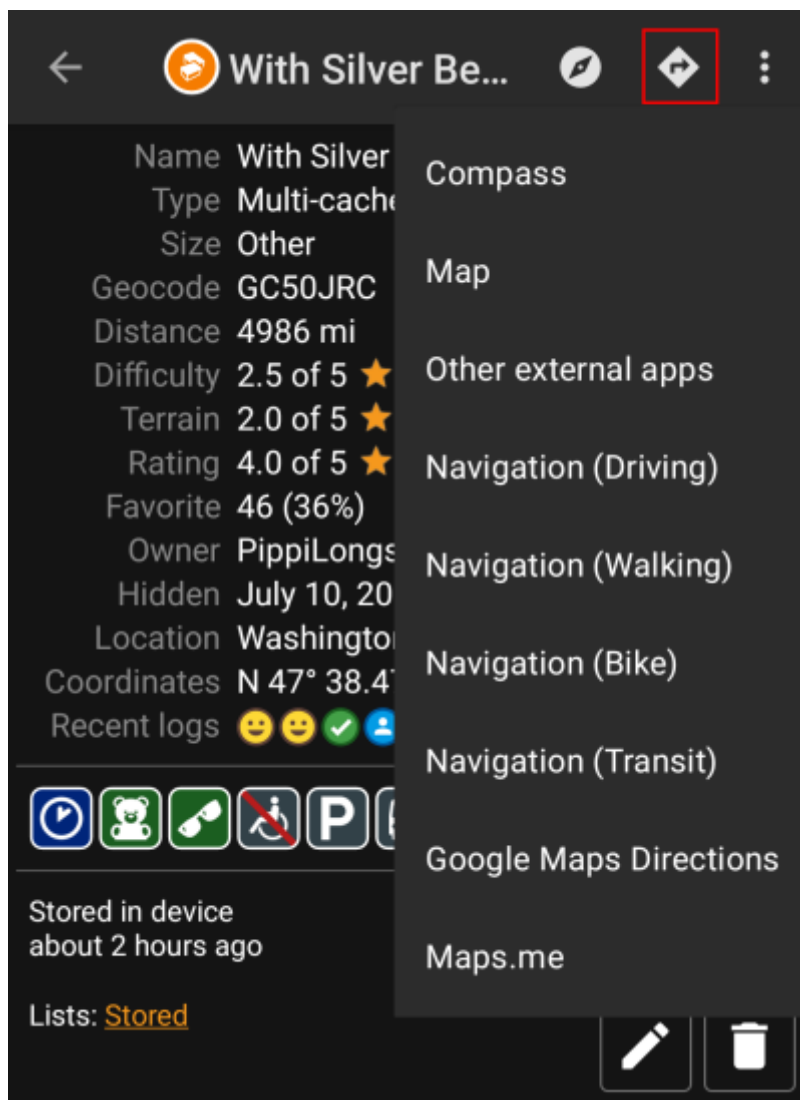

When invoking a navigation towards coordinates the following menu will be shown to select an appropriate navigation method/tool.

The following table provides an overview of the different methods/tools supported. Some items are only shown if the corresponding tool is installed. You can customize the items shown in this menu in the [settings](#).

Name	Description
Compass	Starts the c:geo built-in compass .
Radar	Starts apps supporting a radar functionality, such as GPS Status & Toolbox . A radar is similar to a compass but showing your position in the center and the target position in relation to this.
Map	Opens the c:geo map
Static Maps	Opens the static maps previously downloaded
Download Static Maps	This option is available only in case static maps have not yet been downloaded and will try to download the static maps.