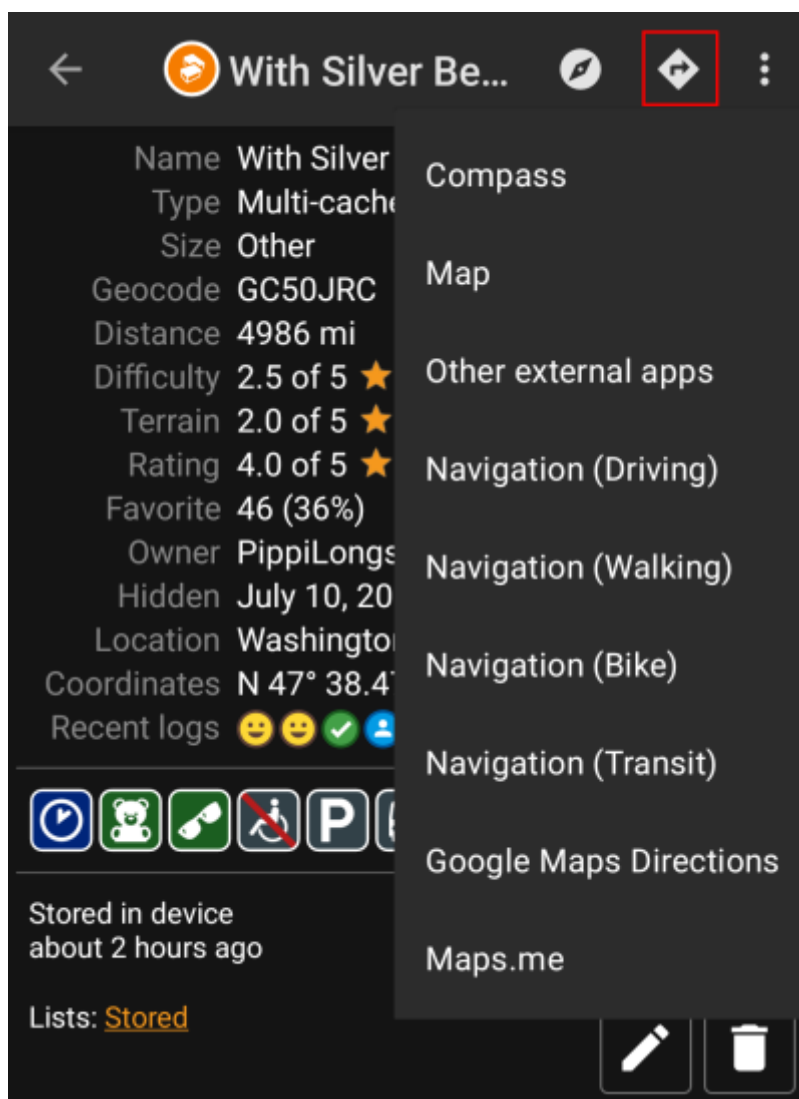

When invoking a navigation towards coordinates the following menu will be shown to select an appropriate navigation method/tool.

The following table provides an overview of the different methods/tools supported. Some items are only shown if the corresponding tool is installed. You can customize the items shown in this menu in the [settings](#).

Name	Description
Compass	Starts the c:geo built-in compass .
Radar	Starts apps supporting a radar functionality, such as GPS Status & Toolbox . A radar is similar to a compass but showing your position in the center and the target position in relation to this.
Map	Opens the c:geo map
Static Maps	Opens the static maps previously downloaded
Download Static Maps	This option is available only in case static maps have not yet been downloaded and will try to download the static maps.