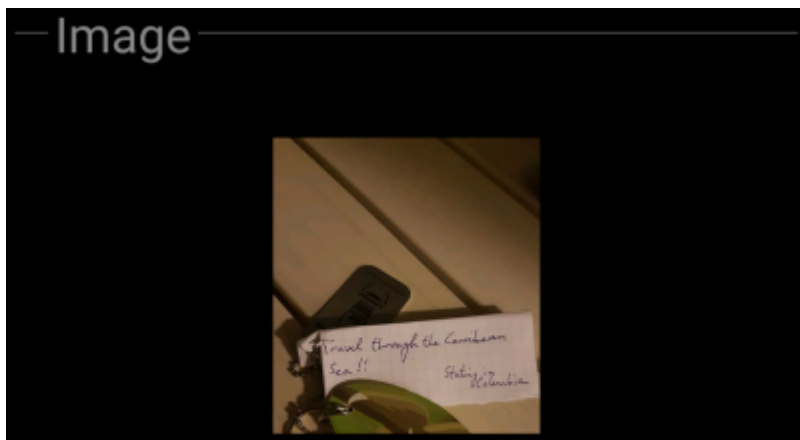

Image

This section of the trackable details tab shows the default image the owner assigned to this trackable.

Clicking on the image opens the picture in your default image viewer.

Logbook Tab

This tab contains a scroll able list with the log entries, each containing the username, the log date, the log type, the cache associated to the trackable log and the log text.