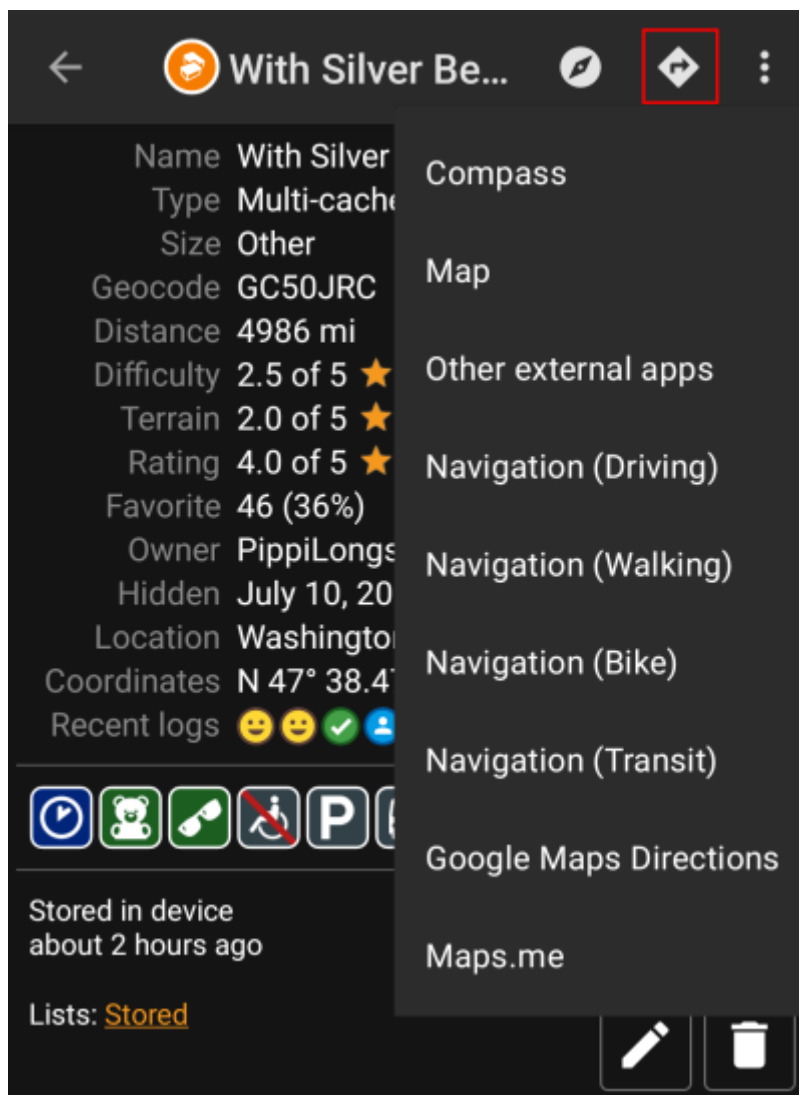

# Table of Contents

**Navigation methods/tools** ..... 2

Deze pagina is nog niet volledig vertaald. Help alsjeblieft de vertaling compleet te maken.

(verwijder deze paragraaf als de vertaling is voltooid)

# Navigation methods/tools

When invoking a navigation towards coordinates the following menu will be shown to select an appropriate navigation method/tool.

The following table provides an overview of the different methods/tools supported. Some items are only shown if the corresponding tool is installed. You can customize the items shown in this menu in the [settings](#).

Name	Description
Compass	Starts the c:geo built-in <a href="#">compass</a> .
Radar	Starts apps supporting a radar functionality, such as <a href="#">GPS Status &amp; Toolbox</a> . A radar is similar to a compass but showing your position in the center and the target position in relation to this.
Map	Opens the c:geo <a href="#">map</a>
Static Maps	Opens the <a href="#">static maps</a> previously downloaded