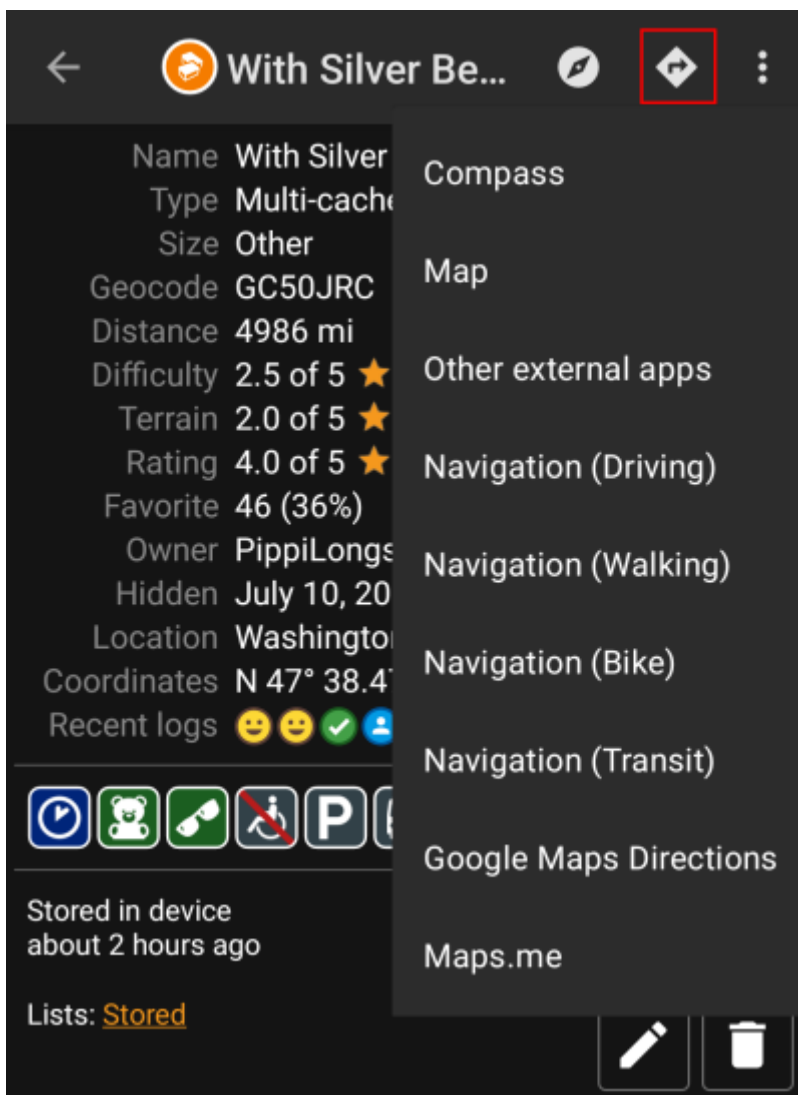

Table of Contents

Navigation methods/tools 2

Deze pagina is nog niet volledig vertaald. Help alsjeblieft de vertaling compleet te maken.

(verwijder deze paragraaf als de vertaling is voltooid)

Navigation methods/tools

When invoking a navigation towards coordinates the following menu will be shown to select an appropriate navigation method/tool.

The following table provides an overview of the different methods/tools supported. Some items are only shown if the corresponding tool is installed. You can customize the items shown in this menu in the [settings](#).

Name	Description
Compass	Starts the c:geo built-in compass .
Radar	Starts apps supporting a radar functionality, such as GPS Status & Toolbox . A radar is similar to a compass but showing your position in the center and the target position in relation to this.
Map	Opens the c:geo map
Static Maps	Opens the static maps previously downloaded