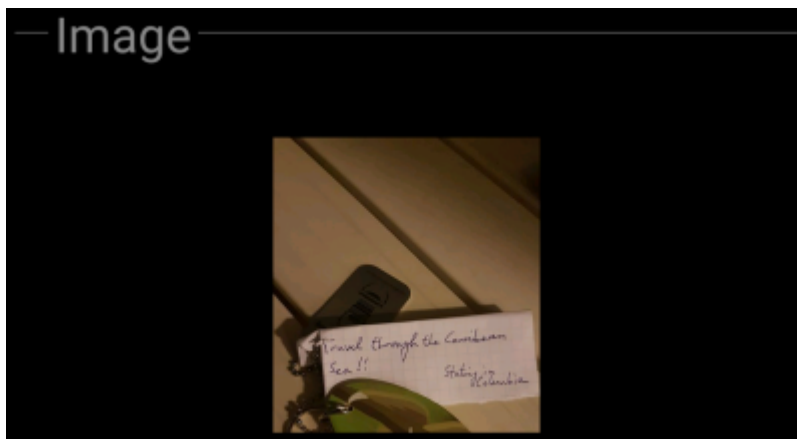

Image

This section of the trackable details tab shows the default image the owner assigned to this trackable.

Clicking on the image opens the picture in your default image viewer.

Logbook Tab

This tab contains a scroll able list with the log entries, each containing the username, the log date, the log type, the cache associated to the trackable log and the log text.