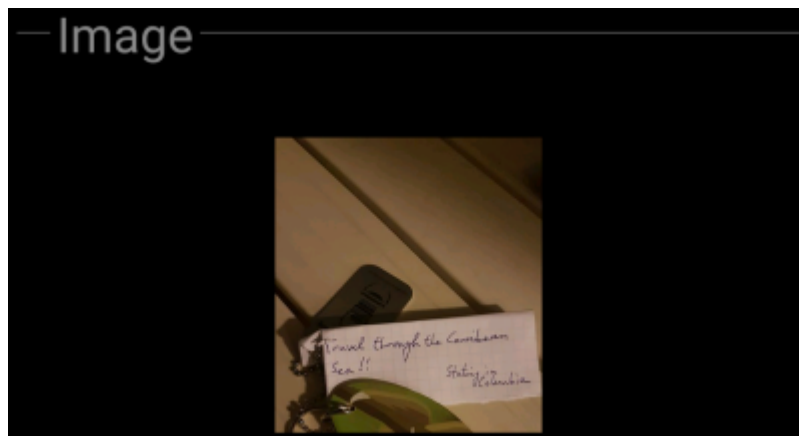

Image

This section of the trackable details tab shows the default image the owner assigned to this trackable.

Clicking on the image opens the picture in your default image viewer.

Logbook Tab

This tab contains a scroll able list with the log entries, each containing the username, the log date, the log type, the cache associated to the trackable log and the log text.