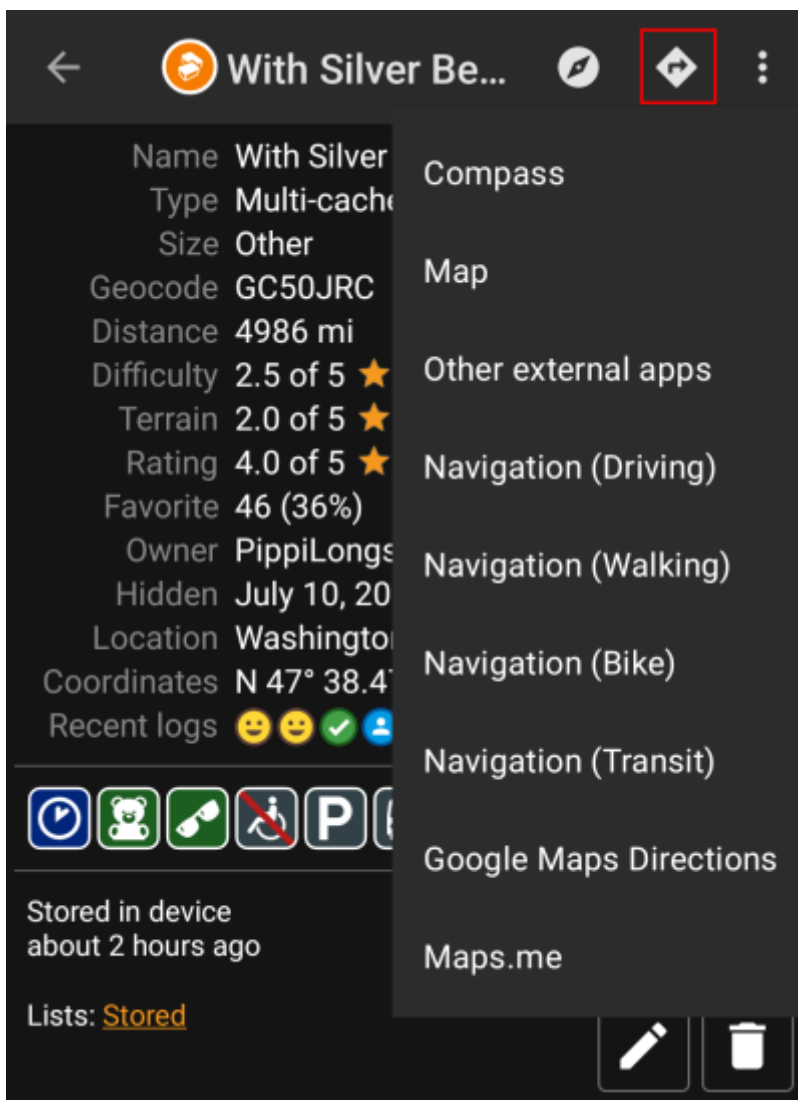

# Table of Contents

<b>Navigation methods/tools</b> .....	2
---------------------------------------	---

This page is not fully translated, yet. Please help completing the translation. (remove this paragraph once the translation is finished)

# Navigation methods/tools

When invoking a navigation towards coordinates the following menu will be shown to select an appropriate navigation method/tool.

The following table provides an overview of the different methods/tools supported. Some items are only shown if the corresponding tool is installed. You can customize the items shown in this menu in the [settings](#).

Name	Description
Compass	Starts the c:geo built-in <a href="#">compass</a> .
Radar	Starts apps supporting a radar functionality, such as <a href="#">GPS Status &amp; Toolbox</a> . A radar is similar to a compass but showing your position in the center and the target position in relation to this.
Map	Opens the c:geo <a href="#">map</a>
Static Maps	Opens the <a href="#">static maps</a> previously downloaded
Download Static Maps	This option is available only in case <a href="#">static maps</a> have not yet been downloaded and will try to download the static maps.