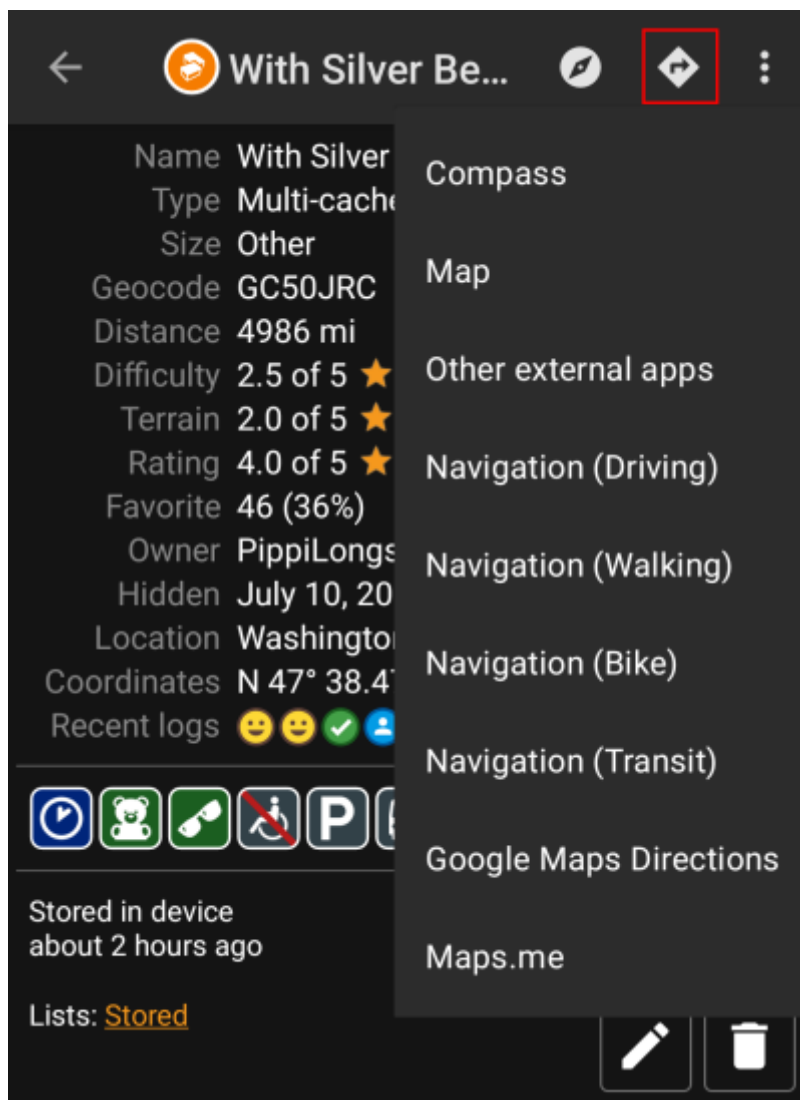

# Table of Contents

**Navigation methods/tools** ..... 2

This page is not fully translated, yet. Please help completing the translation. (remove this paragraph once the translation is finished)

# Navigation methods/tools

When invoking a navigation towards coordinates the following menu will be shown to select an appropriate navigation method/tool.

The following table provides an overview of the different methods/tools supported. Some items are only shown if the corresponding tool is installed. You can customize the items shown in this menu in the [settings](#).

Name	Description
Compass	Starts the c:geo built-in <a href="#">compass</a> .
Radar	Starts apps supporting a radar functionality, such as <a href="#">GPS Status &amp; Toolbox</a> . A radar is similar to a compass but showing your position in the center and the target position in relation to this.
Map	Opens the c:geo <a href="#">map</a>
Static Maps	Opens the <a href="#">static maps</a> previously downloaded
Download Static Maps	This option is available only in case <a href="#">static maps</a> have not yet been downloaded and will try to download the static maps.