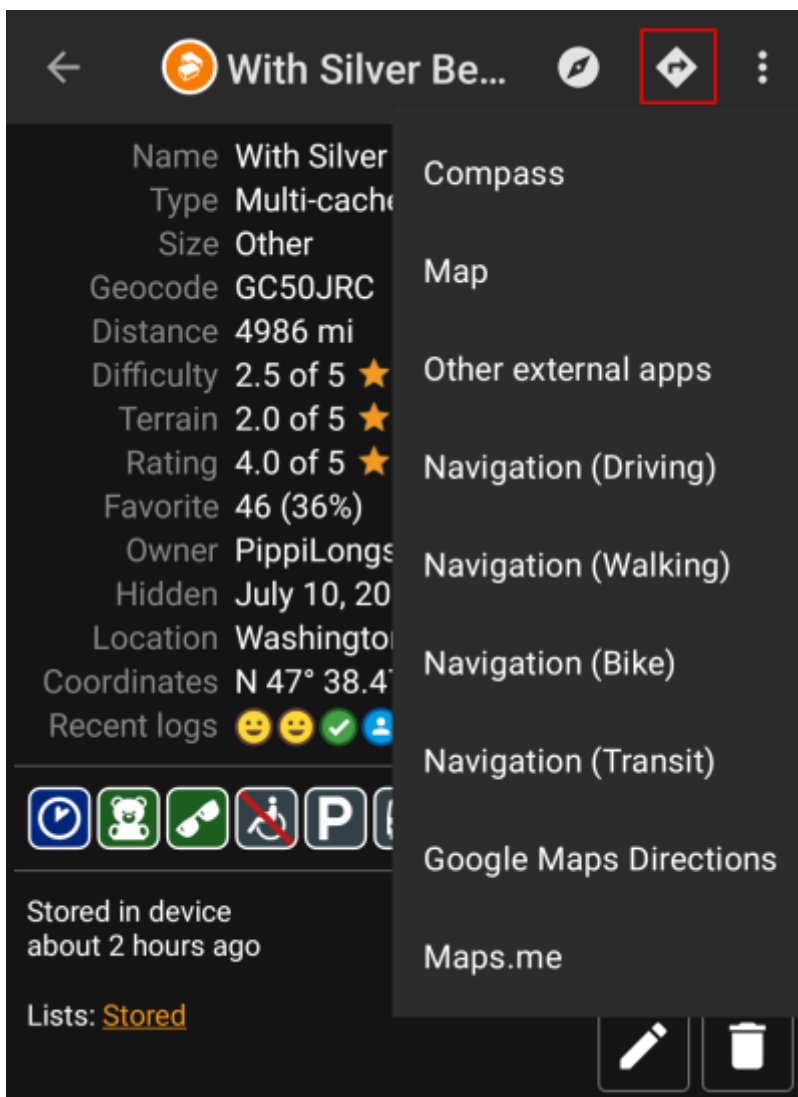

Inhaltsverzeichnis

Navigation methods/tools 2

This page is not fully translated, yet. Please help completing the translation. (remove this paragraph once the translation is finished)

Navigation methods/tools

When invoking a navigation towards coordinates the following menu will be shown to select an appropriate navigation method/tool.

The following table provides an overview of the different methods/tools supported. Some items are only shown if the corresponding tool is installed. You can customize the items shown in this menu in the [settings](#).

Name	Description
Compass	Starts the c:geo built-in compass .
Radar	Starts apps supporting a radar functionality, such as GPS Status & Toolbox . A radar is similar to a compass but showing your position in the center and the target position in relation to this.
Map	Opens the c:geo map
Static Maps	Opens the static maps previously downloaded
Download Static Maps	This option is available only in case static maps have not yet been downloaded and will try to download the static maps.