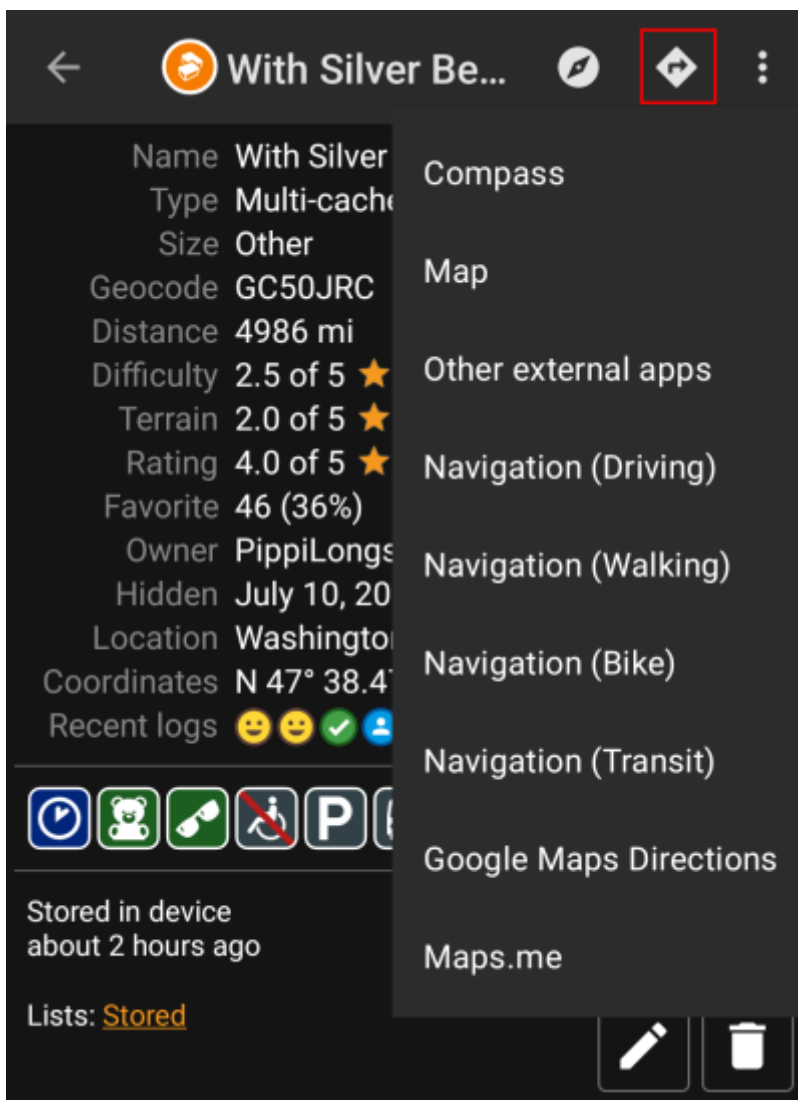

When invoking a navigation towards coordinates the following menu will be shown to select an appropriate navigation method/tool.

The following table provides an overview of the different methods/tools supported. Some items are only shown if the corresponding tool is installed. You can customize the items shown in this menu in the [settings](#).

Name	Description
Compass	Starts the c:geo built-in compass .
Radar	Starts apps supporting a radar functionality, such as GPS Status & Toolbox . A radar is similar to a compass but showing your position in the center and the target position in relation to this.
Map	Opens the c:geo map
Static Maps	Opens the static maps previously downloaded
Download Static Maps	This option is available only in case static maps have not yet been downloaded and will try to download the static maps.