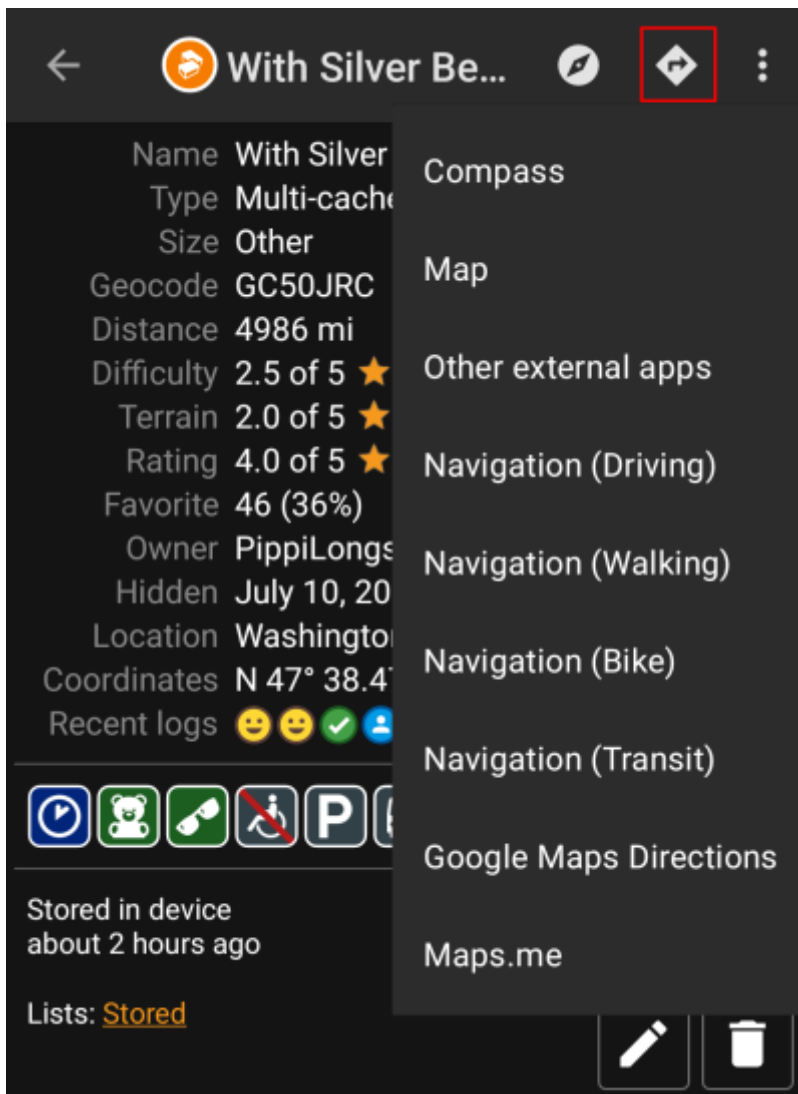

# Inhaltsverzeichnis

**Navigation methods/tools** ..... 2

# Navigation methods/tools

When invoking a navigation towards coordinates the following menu will be shown to select an appropriate navigation method/tool.

The following table provides an overview of the different methods/tools supported. Some items are only shown if the corresponding tool is installed. You can customize the items shown in this menu in the [settings](#).

Name	Description
Compass	Starts the c:geo built-in <a href="#">compass</a> .
Radar	Starts apps supporting a radar functionality, such as <a href="#">GPS Status &amp; Toolbox</a> . A radar is similar to a compass but showing your position in the center and the target position in relation to this.
Map	Opens the c:geo <a href="#">map</a>
Locus	Starts <a href="#">Locus</a> to display the coordinates on the map.
Navigation (Driving)	Starting <a href="#">Google Maps</a> turn-by-turn navigation using the preferences for a car route.
Navigation (Bike)	Starting <a href="#">Google Maps</a> routing turn-by-turn navigation the preferences for a bike route.
Navigation (Walking)	Starting <a href="#">Google Maps</a> routing turn-by-turn navigation the preferences for a walk route.
Navigation (Transit)	Starting <a href="#">Google Maps</a> routing turn-by-turn navigation the preferences for a route with transit providers.
Street View	Start <a href="#">Google Street View</a> on the coordinates.