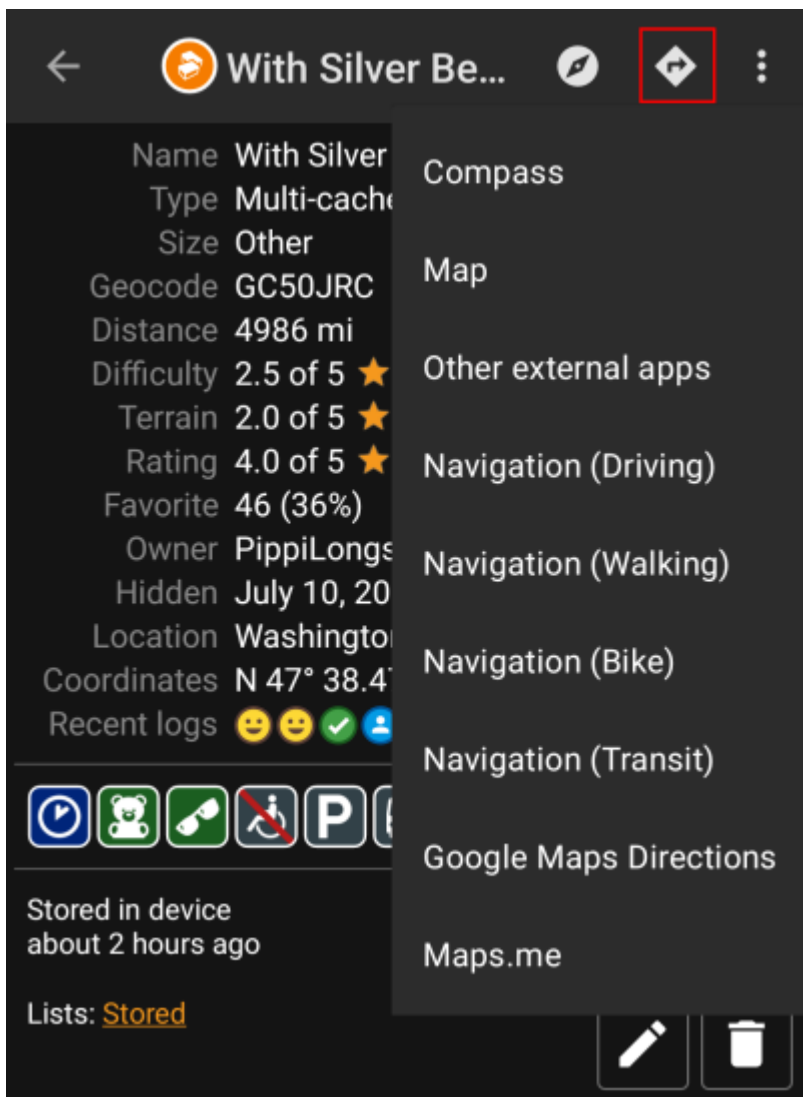

Table of Contents

Navigation methods/tools 2

Navigation methods/tools

When invoking a navigation towards coordinates the following menu will be shown to select an appropriate navigation method/tool.

The following table provides an overview of the different methods/tools supported. Some items are only shown if the corresponding tool is installed. You can customize the items shown in this menu in the [settings](#).

Name	Description
Compass	Starts the c:geo built-in compass .
Radar	Starts apps supporting a radar functionality, such as GPS Status & Toolbox . A radar is similar to a compass but showing your position in the center and the target position in relation to this.
Map	Opens the c:geo map
Static Maps	Opens the static maps previously downloaded
Download Static Maps	This option is available only in case static maps have not yet been downloaded and will try to download the static maps.
Locus	Starts Locus to display the coordinates on the map.
Navigation (Driving)	Starting Google Maps turn-by-turn navigation using the preferences for a car route.
Navigation (Bike)	Starting Google Maps routing turn-by-turn navigation the preferences for a bike route.
Navigation (Walking)	Starting Google Maps routing turn-by-turn navigation the preferences for a walk route.