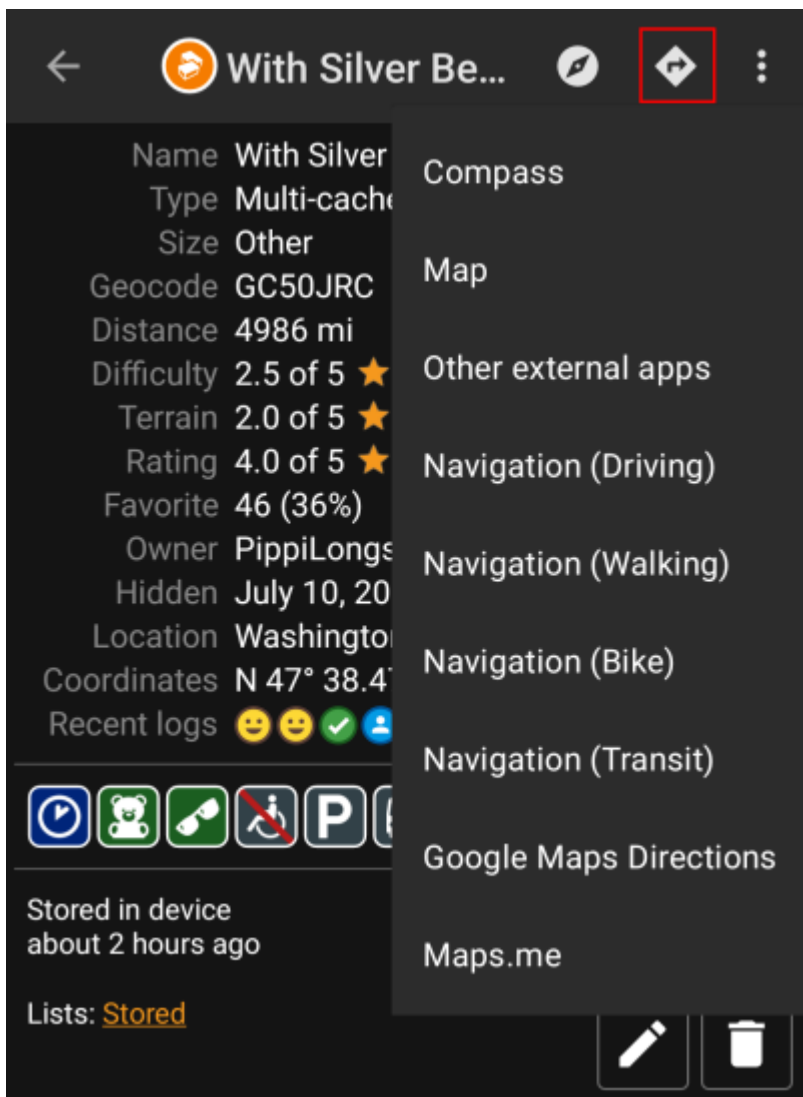

Table of Contents

Navigation methods/tools	2
---------------------------------------	---

Navigation methods/tools

When invoking a navigation towards coordinates the following menu will be shown to select an appropriate navigation method/tool.

Name	Description
Compass	Starts the c:geo built-in compass .
Radar	Starts apps supporting a radar functionality, such as GPS Status & Toolbox . A radar is similar to a compass but showing your position in the center and the target position in relation to this.
Map	Opens the c:geo map
Static Maps	Opens the static maps previously downloaded
Download Static Maps	This option is available only in case static maps have not yet been downloaded and will try to download the static maps.
Locus	Starts Locus to display the coordinates on the map.
Navigation (Driving)	Starting Google Maps turn-by-turn navigation using the preferences for a car route.
Navigation (Bike)	Starting Google Maps routing turn-by-turn navigation the preferences for a bike route.
Navigation (Walking)	Starting Google Maps routing turn-by-turn navigation the preferences for a walk route.