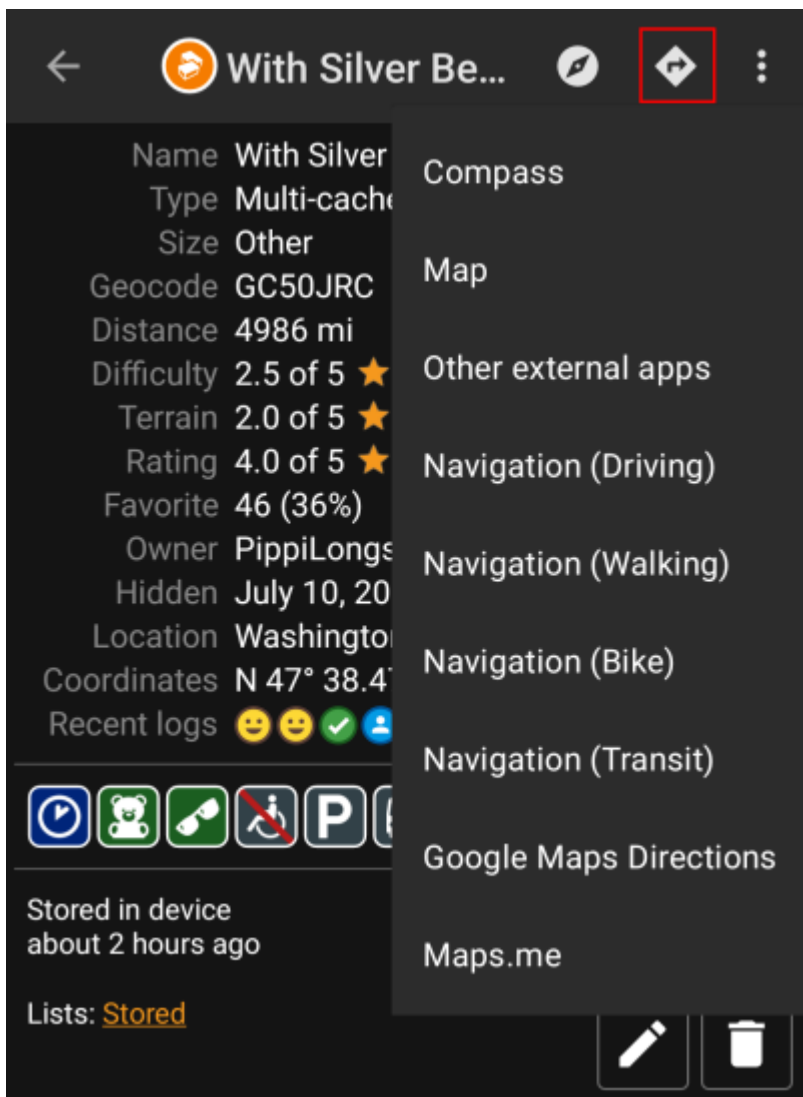

# Table of Contents

**Navigation methods/tools** ..... 2

# Navigation methods/tools

When invoking a navigation towards coordinates the following menu will be shown to select an appropriate navigation method/tool.

The following table provides an overview of the different methods/tools supported. Some items are only shown if the corresponding tool is installed. You can customize the items shown in this menu in the [settings](#).

Name	Description
Compass	Starts the c:geo built-in <a href="#">compass</a> .
Radar	Starts apps supporting a radar functionality, such as <a href="#">GPS Status &amp; Toolbox</a> . A radar is similar to a compass but showing your position in the center and the target position in relation to this.
Map	Opens the c:geo <a href="#">map</a>
Static Maps	Opens the <a href="#">static maps</a> previously downloaded
Download Static Maps	This option is available only in case <a href="#">static maps</a> have not yet been downloaded and will try to download the static maps.
Locus	Starts <a href="#">Locus</a> to display the coordinates on the map.
Rmaps	Starts  <b>App seems to be depracted</b>
Navigation (Driving)	Starting <a href="#">Google Maps</a> turn-by-turn navigation using the preferences for a car route.
Navigation (Bike)	Starting <a href="#">Google Maps</a> routing turn-by-turn navigation the preferences for a bike route.