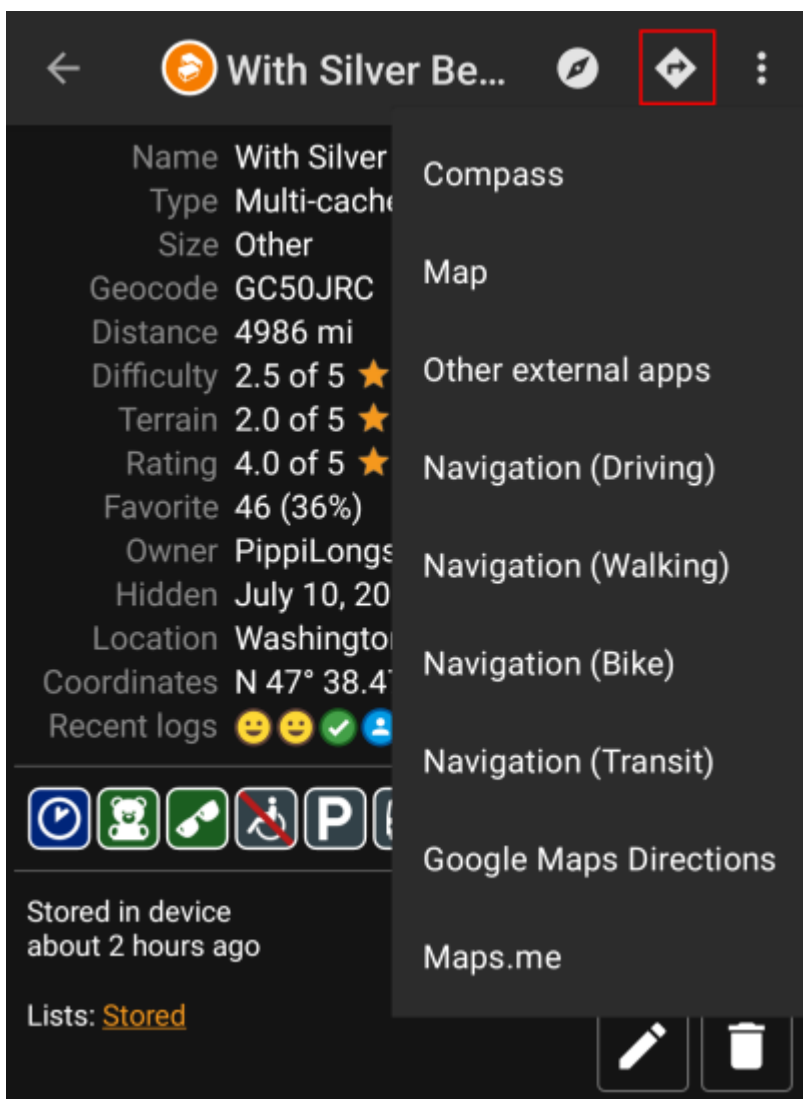

# Table of Contents

**Navigationsmethoden** ..... 2

Diese Seite wurde noch nicht vollständig übersetzt. Bitte helfen Sie bei der Übersetzung.

(diesen Absatz entfernen, wenn die Übersetzung abgeschlossen wurde)

# Navigationsmethoden

When invoking a navigation towards coordinates the following menu will be shown to select an appropriate navigation method/tool.

The following table provides an overview of the different methods/tools supported. Some items are only shown if the corresponding tool is installed. You can customize the items shown in this menu in the [settings](#).

Name	Description
Compass	Starts the c:geo built-in <a href="#">compass</a> .
Radar	Starts apps supporting a radar functionality, such as <a href="#">GPS Status &amp; Toolbox</a> . A radar is similar to a compass but showing your position in the center and the target position in relation to this.
Map	Opens the c:geo <a href="#">map</a>
Static Maps	Opens the <a href="#">static maps</a> previously downloaded
Download Static Maps	This option is available only in case <a href="#">static maps</a> have not yet been downloaded and will try to download the static maps.