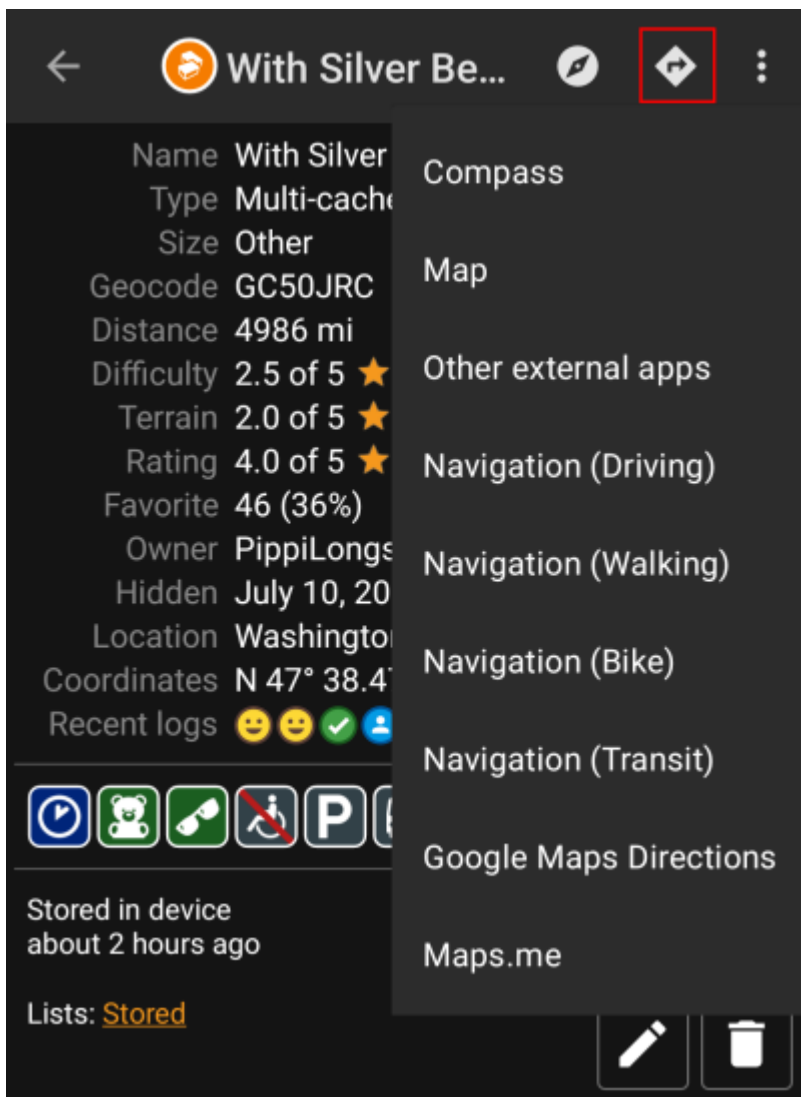

# Table of Contents

**Navigationsmethoden** ..... 2

Diese Seite wurde noch nicht vollständig übersetzt. Bitte helfen Sie bei der Übersetzung.

(diesen Absatz entfernen, wenn die Übersetzung abgeschlossen wurde)

# Navigationsmethoden

When invoking a navigation towards coordinates the following menu will be shown to select an appropriate navigation method/tool.

The following table provides an overview of the different methods/tools supported. Some items are only shown if the corresponding tool is installed. You can customize the items shown in this menu in the [settings](#).

Name	Description
Compass	Starts the c:geo built-in <a href="#">compass</a> .
Radar	Starts apps supporting a radar functionality, such as <a href="#">GPS Status &amp; Toolbox</a> . A radar is similar to a compass but showing your position in the center and the target position in relation to this.
Map	Opens the c:geo <a href="#">map</a>
Static Maps	Opens the <a href="#">static maps</a> previously downloaded
Download Static Maps	This option is available only in case <a href="#">static maps</a> have not yet been downloaded and will try to download the static maps.